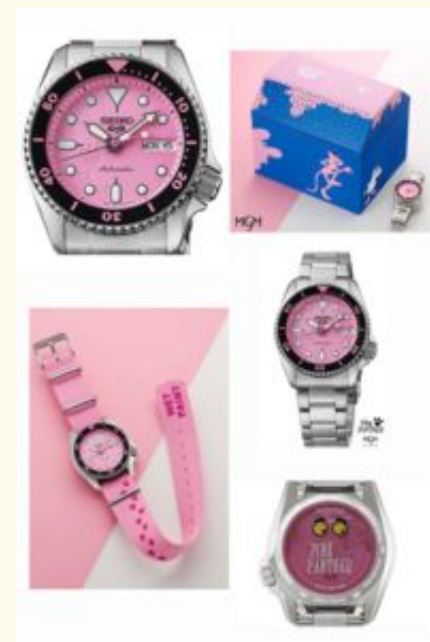

SILENT AUCTION

Silent Auction Bundles

ALL proceeds donated to the Lebanese Red Cross

Time Across Borders
A collector's timepiece inspired by movement, travel, and craftsmanship.
Featuring:
• Baltimore Watch Company Pilot Worldtimer Meteorite
Estimated Value: ~$800
Starting Bid: $400

Legacy of the Cedars
A symbolic collection honoring Lebanon's enduring cedar — rooted in land, memory, and resilience.
Featuring:
• 14kt Cedar Necklace
• Hill Country Rings Pendant
• Cedar Sapling
Estimated Value: $715
Starting Bid: $300

The Cedar & Vine Collection
A curated Lebanese tasting experience celebrating hospitality and gathering.
Featuring:
• Château Musar Blanc 2007
• Château Musar 2003 (375ml)
• Château Musar Arack
Estimated Value: $285
Starting Bid: $125

An Evening in the Bekaa
An intimate pairing of Lebanese wines from the Bekaa Valley, one of the world's oldest wine-producing regions.
Featuring:
• Château Musar Blanc 2007
• Château Musar 2003 (375ml)
Estimated Value: $250
Starting Bid: $100

Cedars & Words
Jewelry, literature, and reflections carried close.
Featuring:
• Curated Sayran Jewelry Pieces
• The Prophet by Kahlil Gibran
• Notebook & Pen
• Notecards
Estimated Value: $175
Starting Bid: $75

Quiet Luxury Desk Collection
Elegant objects for thoughtful work and reflection.
Featuring:
• Vintage Tiffany Paperweight
• Watercolor Paint Set
• Watercolor Workbook
Estimated Value: $150
Starting Bid: $60

Scan QR Code to go to Auction Site